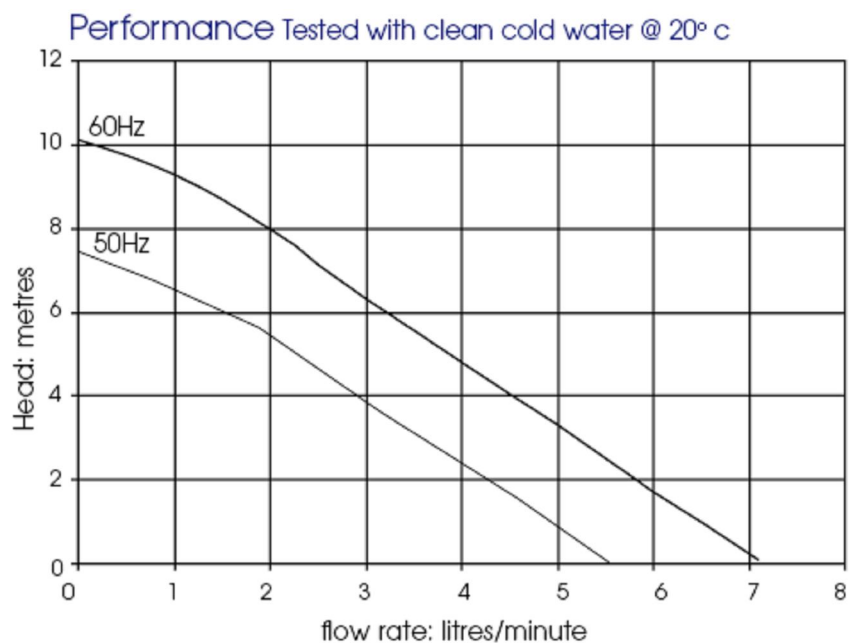

Performance

Note: These magnetically coupled pumps are designed for use with clean fluids. Solids will cause jamming. Abrasives will reduce pump life and invalidate warranty. These HPR pumps are not designed to run dry. The company reserves the right change specifications.