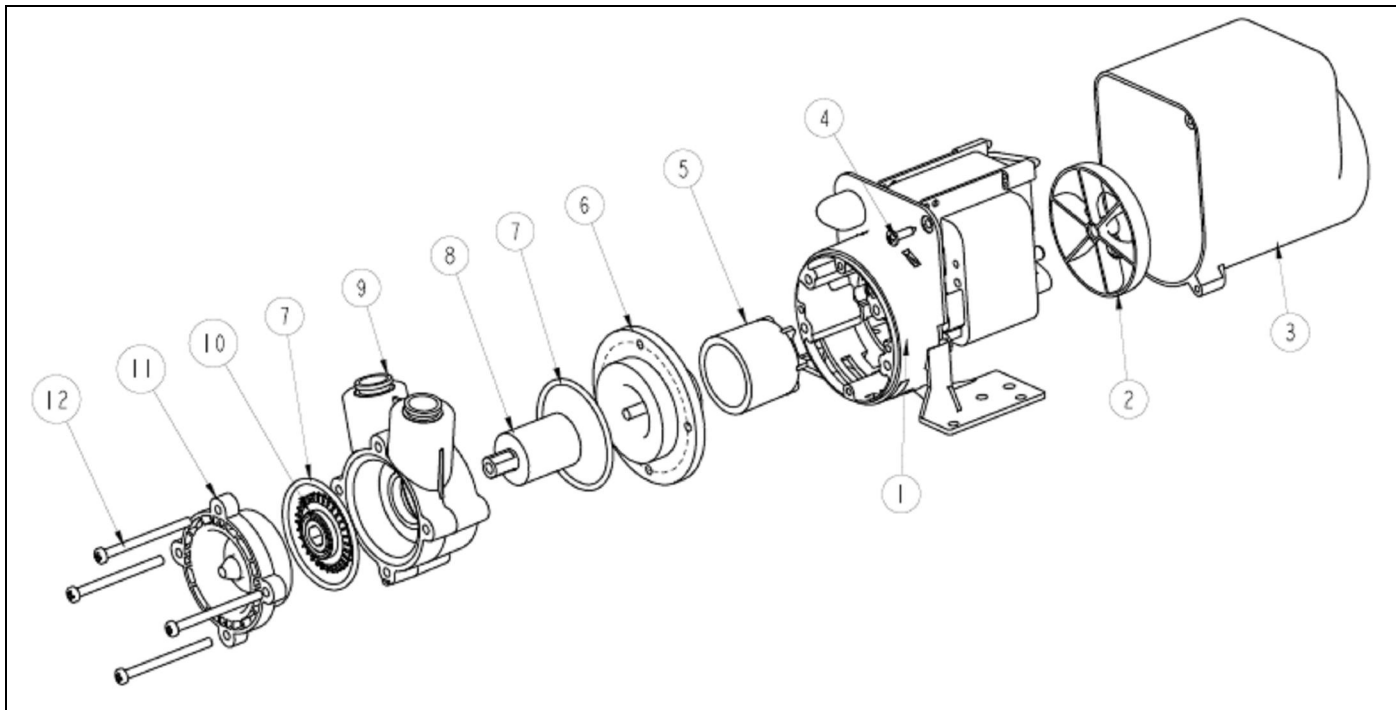

Principle Applications

Designed for continuous recirculation of carbonated water, aggressive chemicals, chilled water, pure or precious liquids in high pressure systems.

Features

- Manufactured from chemically resistant thermoplastics
- Operating at an optimum flow rate of 3 litres/minute
- Magnetic coupling provides an energy efficient thermal shield, Minimising heat transfer to the pumped fluid.
- Temperature stability and product purity ensured
- Leak free continuous operation
- Drip-proof IP22 motor housing
- Low condensation
- Nitrile o rings standard. Other materials available
- Zero maintenance
- PPS pump head
- Long life

Specification

Model	Overall height (mm)	Overall length (mm)	Overall width (mm)	Weight (kg)	Max body pressure (bar)	Run-out flow rate (l/min)	Closed valve head (m)	Temp range (degC)	*Max specific gravity	Motor output (watts)
HPR6/8	98	176.5	113	2.5	10	5.5	7.4	-20 to +85	1.2	18

*Assuming maximum viscosity of 30cp. Refer to Totton Pumps for higher viscosities and specific gravities

Performance

Note: These magnetically coupled pumps are designed for use with clean fluids. Solids will cause jamming. Abrasives will reduce pump life and invalidate warranty. These HPR pumps are not designed to run dry. The company reserves the right change specifications.

Part List

Item Number	Description	Quantity	Part Number		
1	Motor	1	-		
2	Fan	1	033322		
3	Motor Cover	1	043335		
4	Screw	2	001739		
5	Drive Magnet	1	023267		
6	Spindle Housing	1	043321		
7	O Ring	2	013394 Nitrile	013291 EPDM	003265 Viton
8	Driven Magnet	1	033248		
9	Pump Body	1	033321 ½"OD Ports	033320 15mm OD Ports	043310 3/8" ID Ports
10	Impeller	1	033323		
11	Front Cover	1	033249		
12	Screw	4	022270		