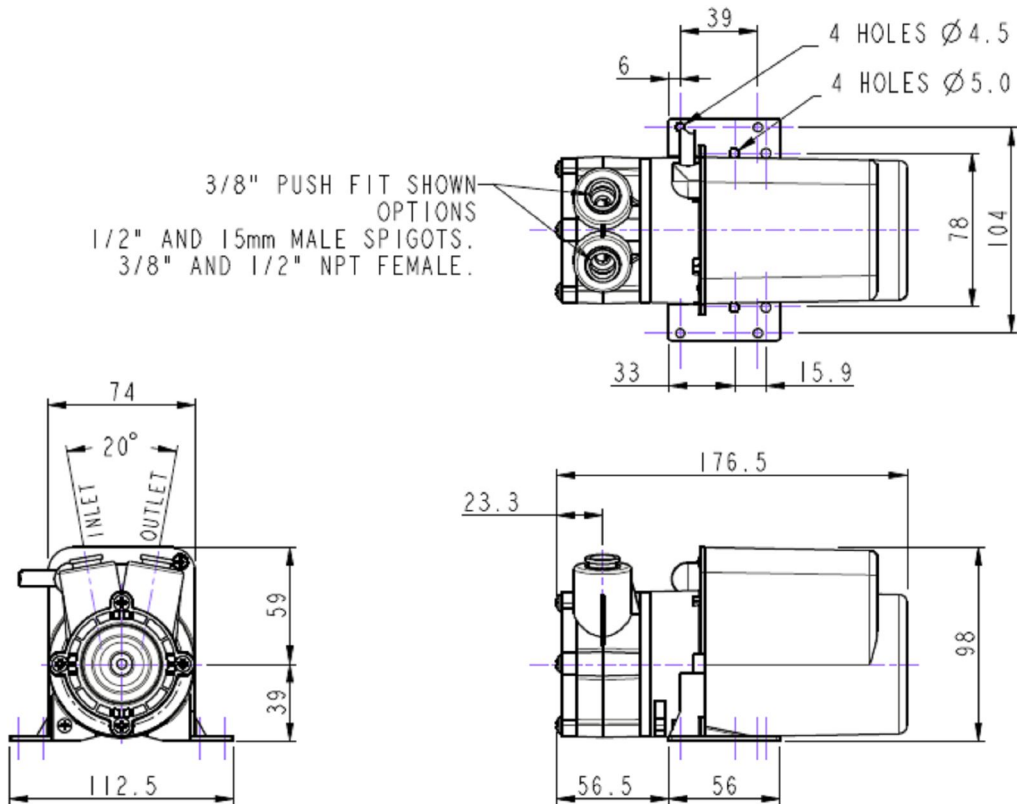

Options

Voltage Options

230V 1Ph 50/60Hz
110V 1Ph 50/60Hz

Port Options

½" OD
15mm OD
3/8" ID

Installation

Drawings not to scale
Dimensions in millimetres

HPR6/8

Specification

Model	Overall height (mm)	Overall length (mm)	Overall width (mm)	Weight (kg)	Max body pressure (bar)	Run-out flow rate (l/min)	Closed valve head (m)	Temp range (degC)	*Max specific gravity	Motor output (watts)
HPR6/8	98	176.5	113	2.5	10	5.5	7.4	-20 to +85	1.2	18

Part List

Item Number	Description	Quantity	Part Number		
1	Motor	1	-		
2	Fan	1	033322		
3	Motor Cover	1	043335		
4	Screw	2	001739		
5	Drive Magnet	1	023267		
6	Spindle Housing	1	043321		
7	O Ring	2	013394 Nitrile	013291 EPDM	003265 Viton
8	Driven Magnet	1	033248		
9	Pump Body	1	033321 ½"OD Ports	033320 15mm OD Ports	043310 3/8" ID Ports
10	Impeller	1	033323		
11	Front Cover	1	033249		
12	Screw	4	022270		