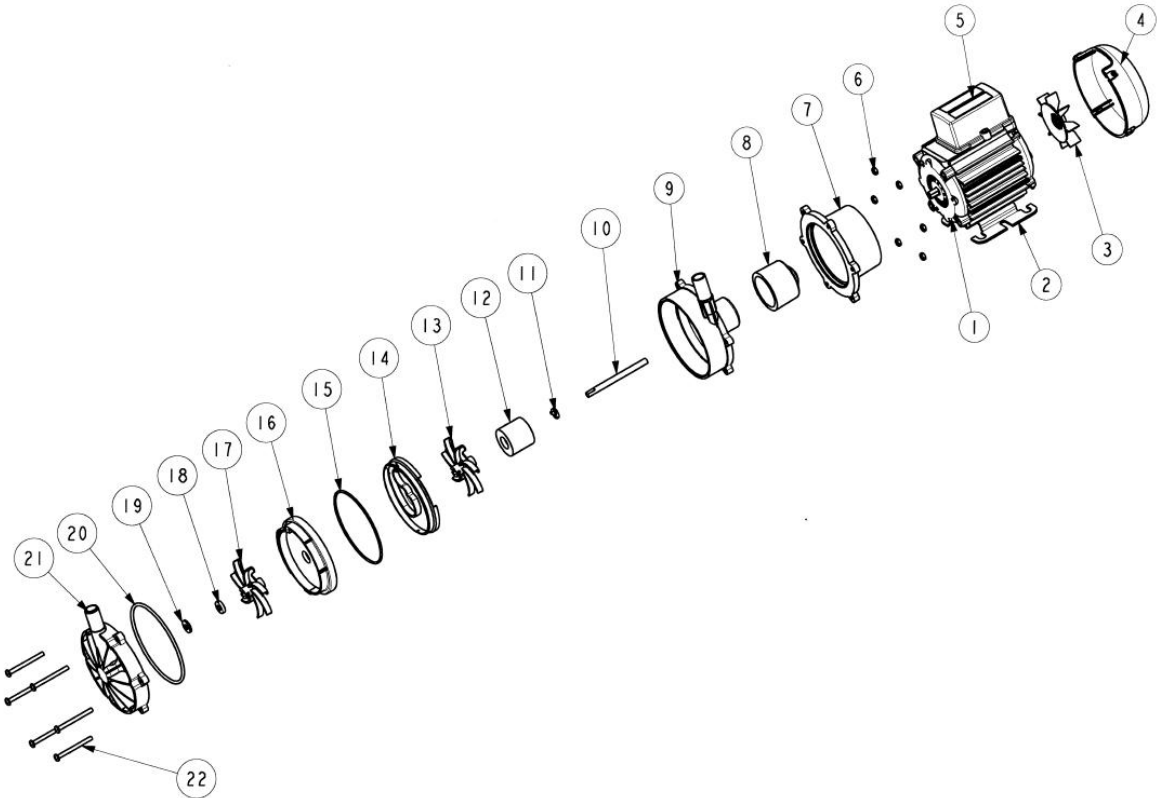

Nature of Change:
Change in colour of PPS material colour.

Reason for Change:
Due to World wide shortage of PPS and to allow production to continue.

Details of Change

Due to the shortage, the supplier of parts made in Torelina PPS can only supply in a natural (brown) colour instead of the original black colour.

The parts affected are the 016397 – front cover 15 mm plain port & 016395 stage elements. Both parts are used on pump models NEMP20/12 & NEMP20/18. Please note that the material is exactly the same it is only the colour that has changed.

For identification (from following exploded drawings on following page):
Front cover: Item 21 (NEMP20/12) & Item 20 (NEMP20/18)
Stage element: Item 16 on both NEMP20/12 & 20/18

NEMP20/12:

NEMP20/18: